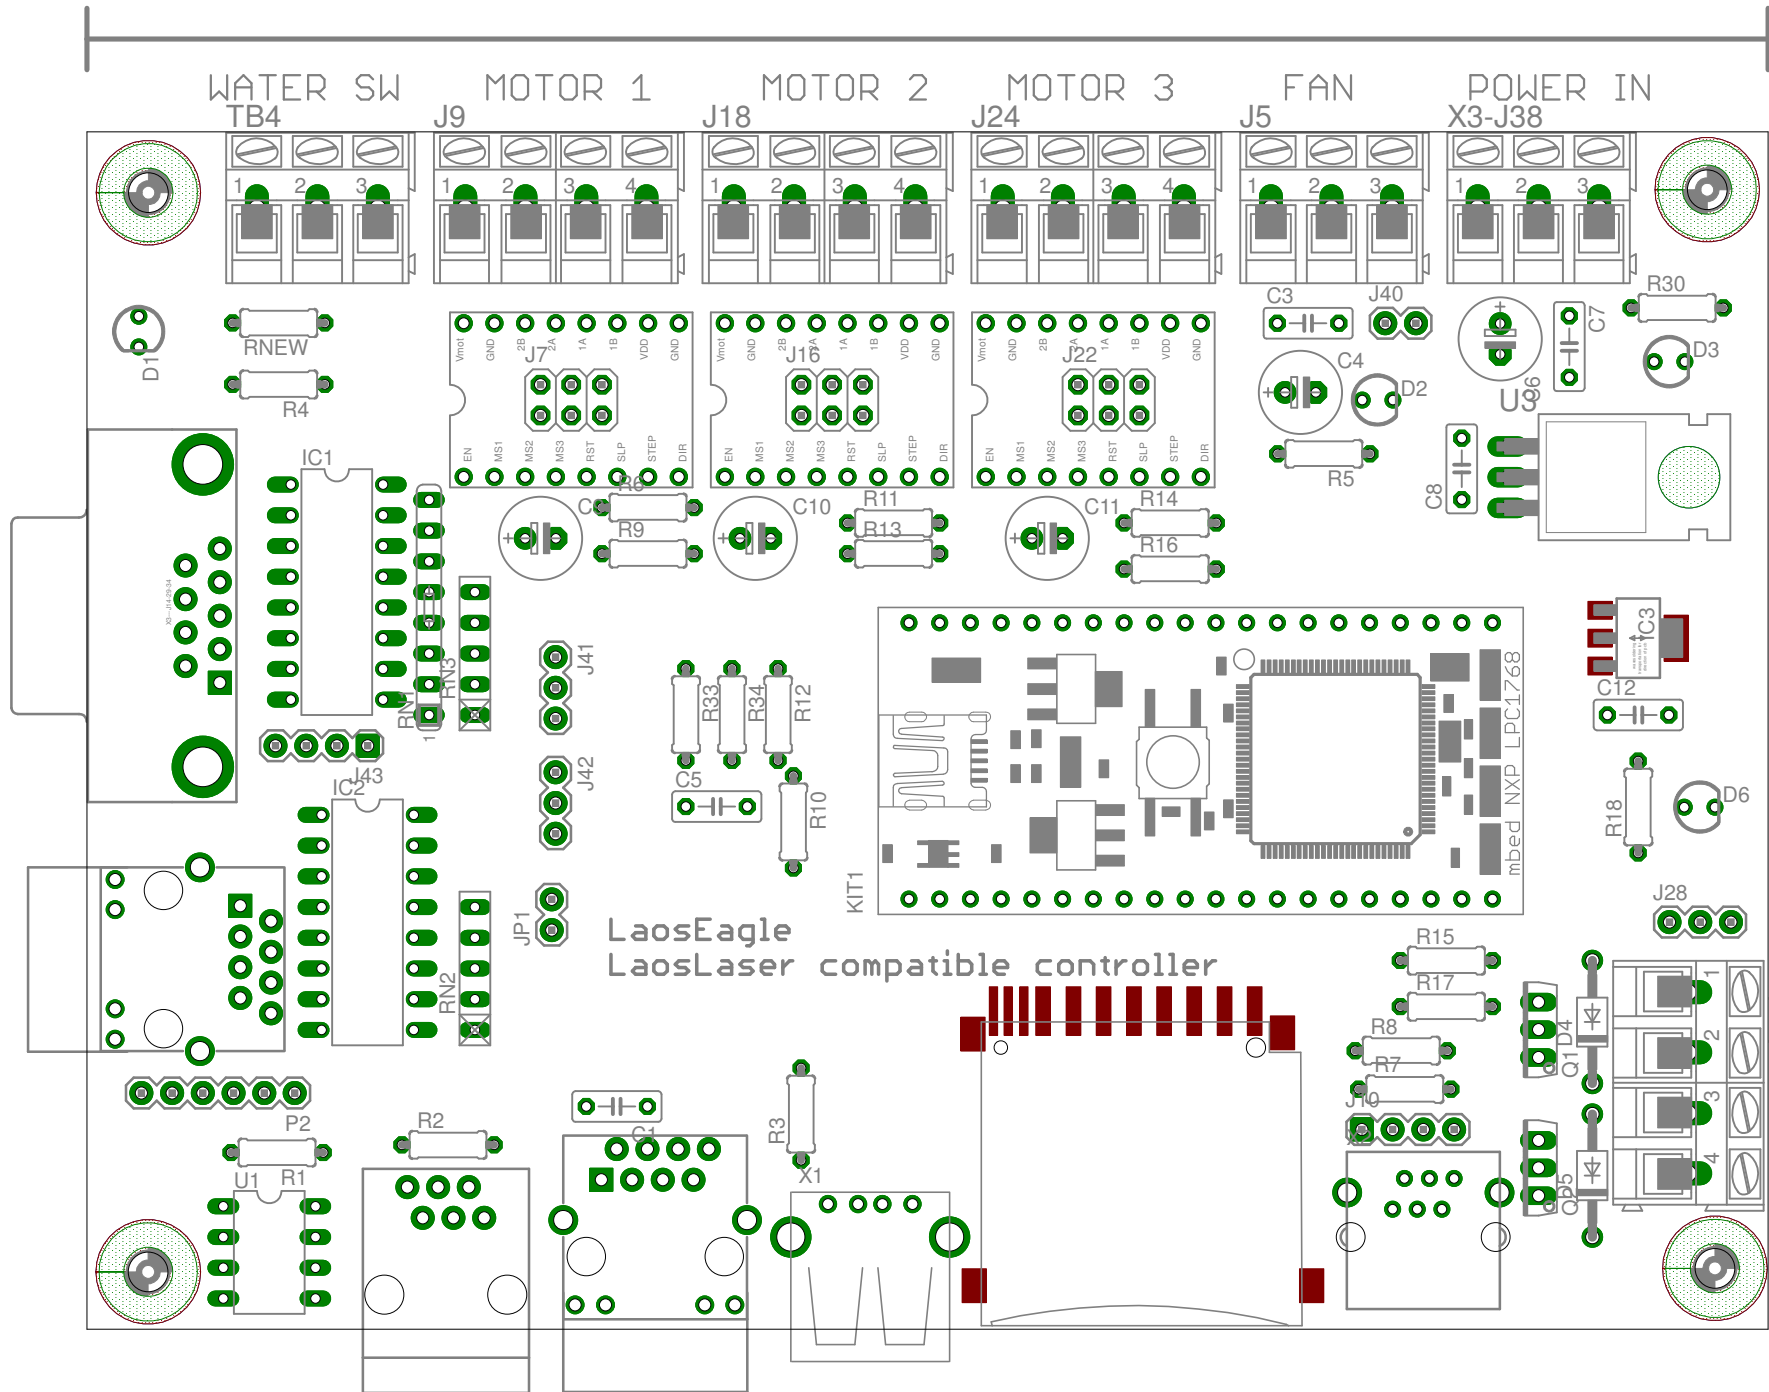

139 mm

ENCLOSURE

LASER PSU

CAN (?)

ETHERNET

USB

SD CARD

I2C

99 mm

RELAYS